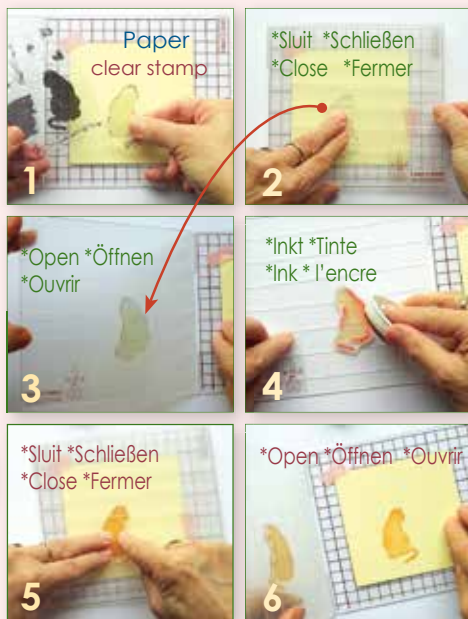

LeCrea' 3-D dies

45.7255

Party favor
Young life

Box:
bottom 4,2x3cm
height 6cm